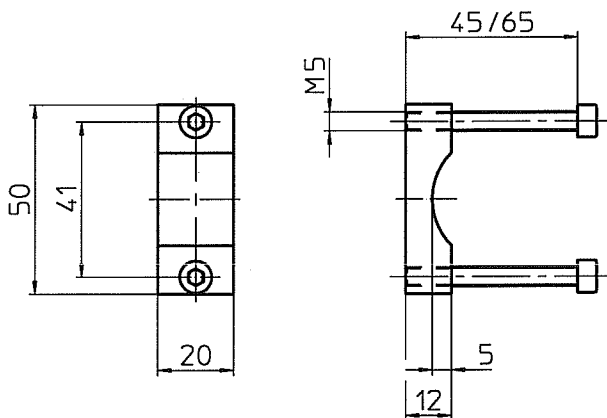

NAMUR-Connection Plate

Remark: to build on NAMUR-lantern or NAMUR-rod

Group: UV-05/CP-11/CP-12

Connection Plate Complete (to build on NAMUR-lantern)

Order No.
124 579 00

Clamp Complete (to fix connection plate on NAMUR-rod)

The kit includes:

- 1 Aluminium clamp with emalal surface treatment
- 2 Screws M5x45 stainless steel
- 2 Screws M5x65 stainless steel

for NAMUR-rod \varnothing 20 to \varnothing 35mm

Order No.
127 618 00

Dimensional drawing

Selection sheet:

Scale:
1:2

Draw.	31.07.96	sc	1	2817	05.07.99	pl
Prov.	31.07.96	rr	0	Release	31.07.96	hf
Seen	31.07.96	ff	Rev.	AA	Date	Sig.

Size	Drawing No.
4	124 573 02