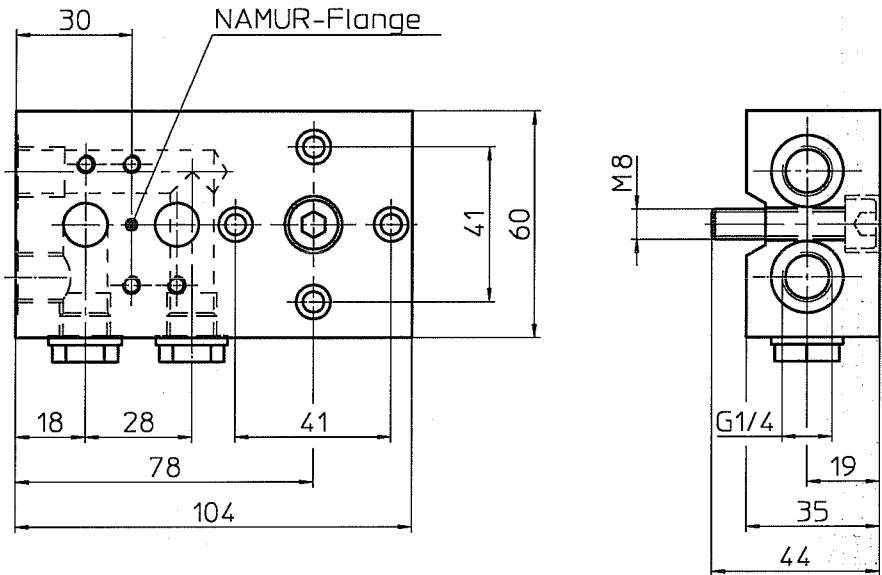

NAMUR-Connection Plate

Remark: to build on NAMUR-lantern or NAMUR-rod

Group: UV-05/CP-11/CP-12

Connection Plate Complete (to build on NAMUR-lantern)

Order No.
124 579 00

Clamp Complete (to fix connection plate on NAMUR-rod)

The kit includes:

- 1 Aluminium clamp with emalal surface treatment
- 2 Screws M5x45 stainless steel
- 2 Screws M5x65 stainless steel

for NAMUR-rod \varnothing 20 to \varnothing 35mm

Order No.
127 618 00

Dimensional drawing

Selection sheet:

Scale:
1:2

Draw.	31.07.96	sc	1	2817	05.07.99	pl
Prov.	31.07.96	rr	0	Release	31.07.96	hf
Seen	31.07.96	ff	Rev.	AA	Date	Sig.

Size	Drawing No.
4	124 573 02